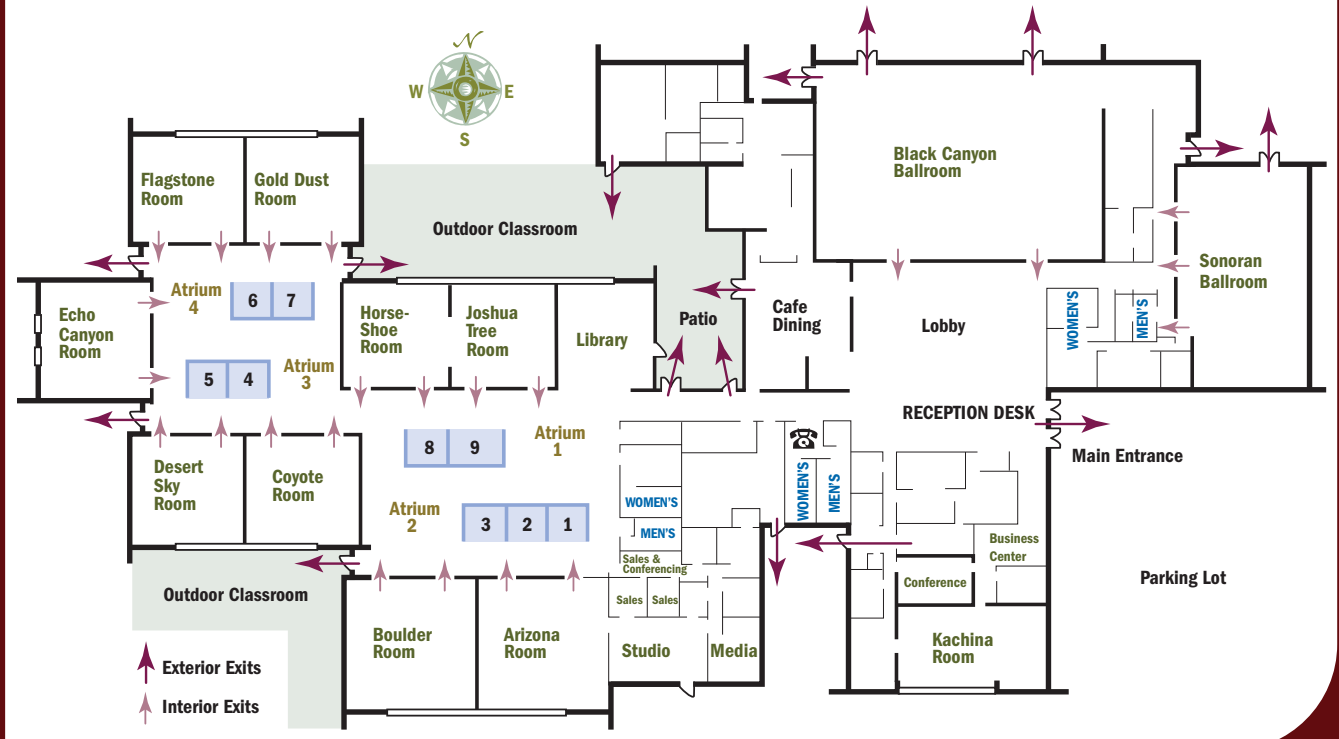

www.blackcanyonconferencecenter.com

THE Black Canyon
CONFERENCE CENTER *by Sodexo*

THE Black Canyon

CONFERENCE CENTER *by Sodexo*

Featuring over 30,000 square feet of meeting space with 21 superbly appointed meeting rooms. All of the meeting rooms are furnished with ergonomic chairs and state-of-the-art audiovisual equipment that includes LCD projectors and retractable screens. Wireless internet access is available throughout the Conference Center.

To reserve a conference room, speak with our expert planning staff at 602-944-0569 or complete a meeting request online at www.blackcanyonconferencecenter.com.

Meeting Room	Classroom	Rounds of 6	Rounds of 8	Single U-Shape	Double U-Shape	Theater	Hollow Square
Black Canyon Ballroom	400	288	384	n/a	n/a	600	n/a
Sonoran Ballroom	96	120	160	30	46	200	34
Sonoran Ballroom 1	32	36	48	18	28	45	22
Arizona	50	48	64	26	40	85	36
Boulder	50	48	64	26	40	85	36
Coyote	24	30	40	48	26	45	28
Desert Sky	24	30	40	18	26	45	28
Echo Canyon	40	36	40	22	26	55	32
Flagstone	24	30	40	18	26	45	28
Gold Dust	24	30	40	18	26	45	28
Horseshoe	32	30	40	18	26	45	28
Joshua	32	60	40	18	26	45	28
Kachina	24	30	48	24	n/a	50	28
Library	50	36	48	20	32	85	36